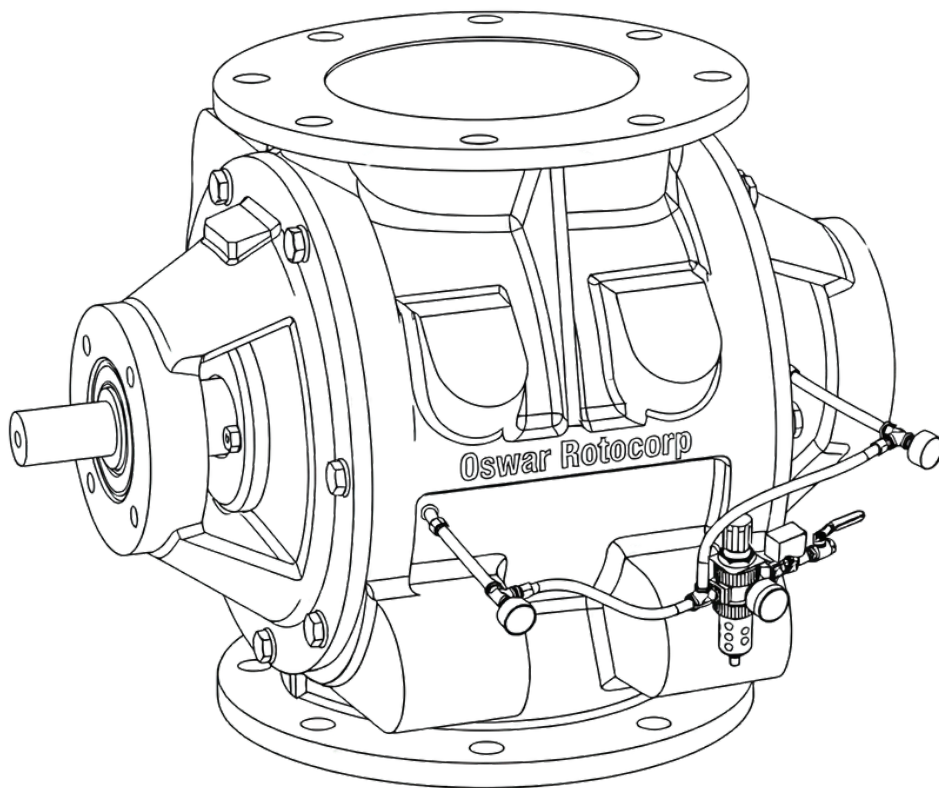

ROTARY VALVES – COMPLETE RANGE

COMPREHENSIVE AIRLOCK & FEEDING
SOLUTIONS FOR EVERY INDUSTRY

OSWAR
rotocorp