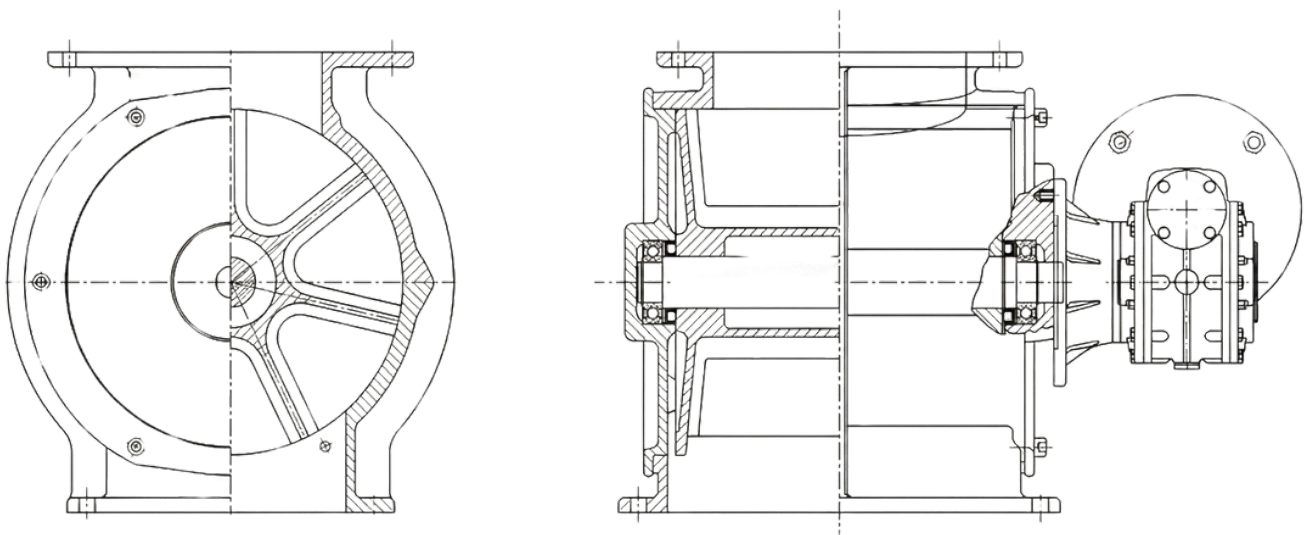

From standard industrial construction to premium reinforced platforms, each series is engineered to deliver stable volumetric control, minimal air leakage, and extended service life under varying operating conditions.